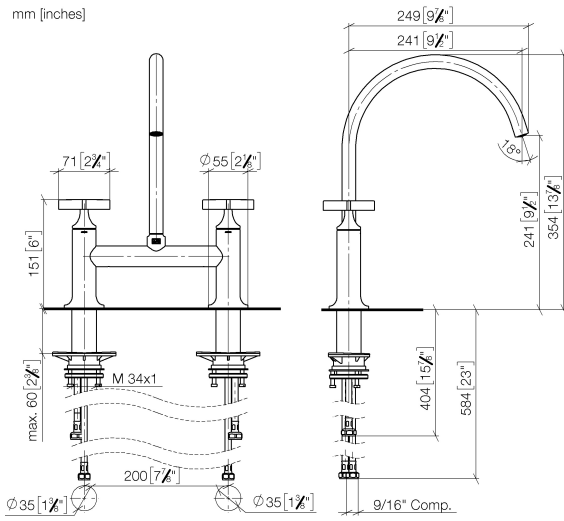

## VAIA Two-hole bridge mixer with rinsing spray set - Chrome

---

VAIA

ST 110 202 4809

ST 110 202 4809

mm [inches]

**Flow rate chart**

**Codes & Standards**

California Energy  
Commission  
(CEC)

ST 110 202 4809

**Spare parts list**

No.	Item Number	Name	Quantity used	Delivery time
1	90 28 22 396 01-00	spout	1	10
2	90 20 80 036 00-00	handle	2	-
Spare part can no longer be ordered, please order the replacement item				
3	90 12 12 232 00 90	fixing cap	2	2
4	90 90 03 131 00 90	top	2	2
5	04 30 11 040 00 90	fixing set	2	2
6	04 30 04 100 00 90	hose	2	2
7	04 30 04 103 00 90	hose	2	2