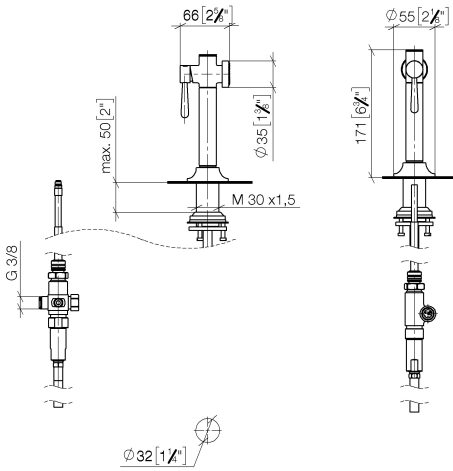

ST 110 202 4809

- 241mm projection
- pivotable spout 360°
- air-enriched flow and spray flow
- automatic spout/shower diverter
- height of mixer 354 mm
- height up to aerator 241 mm
- hole diameter rinsing spray 32mm
- 2 x pressure hose with 3/8" cap nut
- fabric braided hose 1500 mm
- sprayface with anti-scaling system
- max. flow 5.6 l/min at 3 bar flow pressure
- lead-free
- This product can help a building meet the requirements of Green Building Rating Systems, e.g. LEED®, BREEAM®, DGNB

## VAIA Two-hole bridge mixer with rinsing spray set - Chrome

---

VAIA

ST 110 202 4809

ST 110 202 4809

- with round rosette
- spray flow
- automatic spout/shower diverter
- height of mixer 171 mm
- hole diameter rinsing spray 32mm
- fabric braided hose 1500 mm
- sprayface with anti-scaling system
- lead-free
- This product can help a building meet the requirements of Green Building Rating Systems, e.g. LEED®, BREEAM®, DGNB

ST 110 202 4809

mm [inches]

**Flow rate chart**

**Certificates**

LGA\_38634.

ST 110 202 4809

Parts for other finishes can be found here: [Brushed](#)  
[Platinum](#)

**Spare parts list**

No.	Item Number	Name	Quantity used	Delivery time
1	90 12 11 096 12-00	shower	1	-
Spare part can no longer be ordered, please order the replacement item				
2	90 18 40 085 00 90	sleeve	1	2
3	90 30 01 142 00-00	shaft	1	-
Spare part can no longer be ordered, please order the replacement item				
4	04 23 10 047 00 92	fixing set	1	60
5	90 30 02 062 00-00	hose	1	2
6	90 24 03 241 00 90	nipple	1	2
7	90 17 09 046 12 90	diverter	1	2
8	90 28 20 068 00 90	connection	1	2