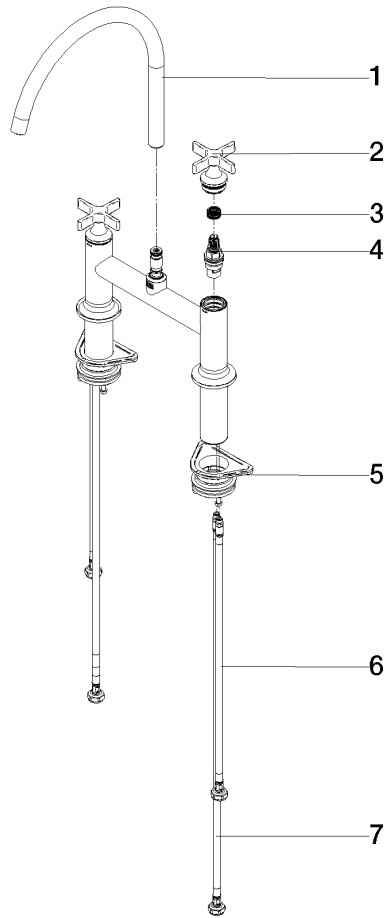

ST 110 202 4809

- 241mm projection
- pivotable spout 360°
- air-enriched flow and spray flow
- automatic spout/shower diverter
- height of mixer 354 mm
- height up to aerator 241 mm
- hole diameter rinsing spray 32mm
- 2 x pressure hose with 3/8" cap nut
- fabric braided hose 1500 mm
- sprayface with anti-scaling system
- max. flow 5.6 l/min at 3 bar flow pressure
- lead-free
- This product can help a building meet the requirements of Green Building Rating Systems, e.g. LEED®, BREEAM®, DGNB

No.	Item Number	Name	Quantity used	Delivery time
1	90 12 11 096 12-00	shower	1	-
Spare part can no longer be ordered, please order the replacement item				
2	90 18 40 085 00 90	sleeve	1	2
3	90 30 01 142 00-00	shaft	1	-
Spare part can no longer be ordered, please order the replacement item				
4	04 23 10 047 00 92	fixing set	1	60
5	90 30 02 062 00-00	hose	1	2
6	90 24 03 241 00 90	nipple	1	2
7	90 17 09 046 12 90	diverter	1	2
8	90 28 20 068 00 90	connection	1	2

## VAIA Two-hole bridge mixer with rinsing spray set - Chrome

---

VAIA

ST 110 202 4809

ST 110 202 4809

mm [inches]

**Flow rate chart**

**Codes & Standards**

California Energy  
Commission  
(CEC)

ST 110 202 4809

**Spare parts list**

No.	Item Number	Name	Quantity used	Delivery time
1	90 28 22 396 01-00	spout	1	10
2	90 20 80 036 00-00	handle	2	-
Spare part can no longer be ordered, please order the replacement item				
3	90 12 12 232 00 90	fixing cap	2	2
4	90 90 03 131 00 90	top	2	2
5	04 30 11 040 00 90	fixing set	2	2
6	04 30 04 100 00 90	hose	2	2
7	04 30 04 103 00 90	hose	2	2