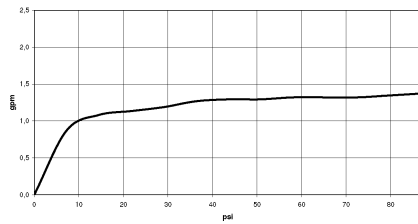

## VAIA Two-hole bridge mixer with rinsing spray set - Chrome

---

VAIA

ST 110 202 4809

ST 110 202 4809

mm [inches]

**Flow rate chart**

**Codes & Standards**