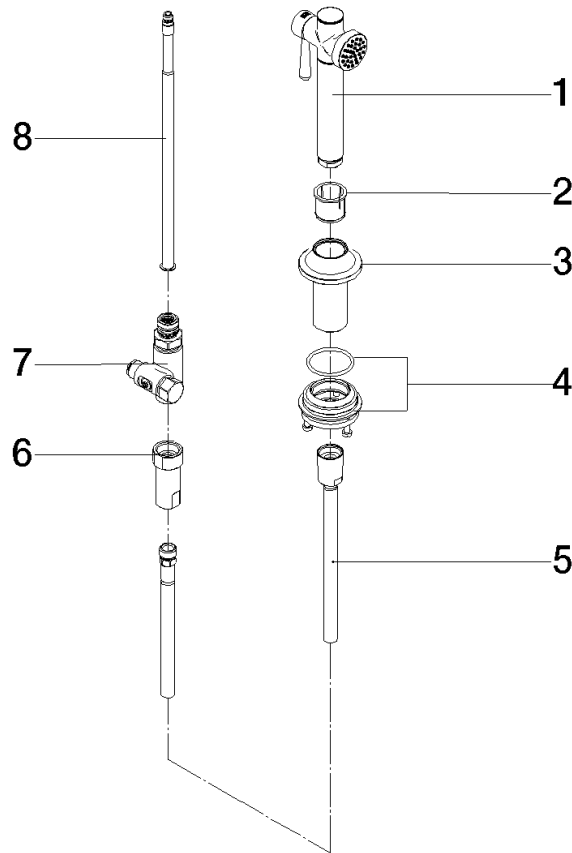

ST 110 202 4809

- 241mm projection
- pivotable spout 360°
- air-enriched flow and spray flow
- automatic spout/shower diverter
- height of mixer 354 mm
- height up to aerator 241 mm
- hole diameter rinsing spray 32mm
- 2 x pressure hose with 3/8" cap nut
- fabric braided hose 1500 mm
- sprayface with anti-scaling system
- max. flow 5.6 l/min at 3 bar flow pressure
- lead-free
- This product can help a building meet the requirements of Green Building Rating Systems, e.g. LEED®, BREEAM®, DGNB

ST 110 202 4809

mm [inches]

**Flow rate chart**

**Certificates**

LGA\_38634.

ST 110 202 4809

Parts for other finishes can be found here: [Brushed](#)  
[Platinum](#)

**Spare parts list**

No.	Item Number	Name	Quantity used	Delivery time
1	90 12 11 096 12-00	shower	1	-
Spare part can no longer be ordered, please order the replacement item				
2	90 18 40 085 00 90	sleeve	1	2
3	90 30 01 142 00-00	shaft	1	-
Spare part can no longer be ordered, please order the replacement item				
4	04 23 10 047 00 92	fixing set	1	60
5	90 30 02 062 00-00	hose	1	2
6	90 24 03 241 00 90	nipple	1	2
7	90 17 09 046 12 90	diverter	1	2
8	90 28 20 068 00 90	connection	1	2

California Energy  
Commission  
(CEC)

ST 110 202 4809

**Spare parts list**

No.	Item Number	Name	Quantity used	Delivery time
1	90 28 22 396 01-00	spout	1	10
2	90 20 80 036 00-00	handle	2	-
Spare part can no longer be ordered, please order the replacement item				
3	90 12 12 232 00 90	fixing cap	2	2
4	90 90 03 131 00 90	top	2	2
5	04 30 11 040 00 90	fixing set	2	2
6	04 30 04 100 00 90	hose	2	2
7	04 30 04 103 00 90	hose	2	2